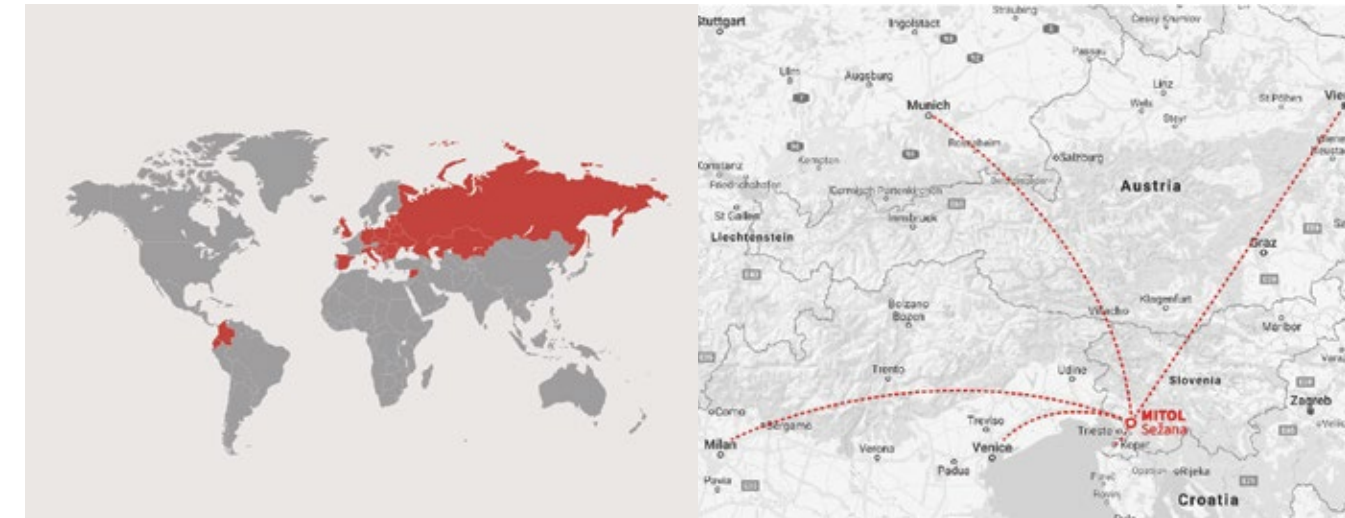

SOCIAL RESPONSIBILITY

The company's success and its results depend to a great extent on the knowledge and skills of its employees, which requires continuous upgrading and development of knowledge and competence in many fields. We follow the highest ethical principles and reinforce them with our employees through our company's code. We mentor and motivate our employees to adopt the best practices and innovative approaches with integrity driven thirst for knowledge.

MITOL, always in between

With over 70 years of tradition, MITOL is one of the most important European producers of adhesives. With our line of more than 500 high-quality products, we are able to satisfy even the most demanding customers. We are one of the few adhesive producers with own production of emulsions. This gives us higher flexibility in developing new products and enables our flexible price policy. The secret to our success are tailor-made solutions for our customers, created in line with customers' needs.

With our high performance and price-competitive products, we have created a modern and internationally successful company. Since 2017, MITOL has been a proud member of Soudal group with partners in 37 countries all over the world.

We take pride in saying: **We are always in between.**

MITOL, tovarna lepil, d.o.o., Sežana
Partizanska cesta 78, 6210 Sežana, Slovenija
T: +386 5 73 12 300, F: +386 5 73 12 390, E: mitol@mitol.si

MEMBER OF THE **SODAL** GROUP

www.mitol.si